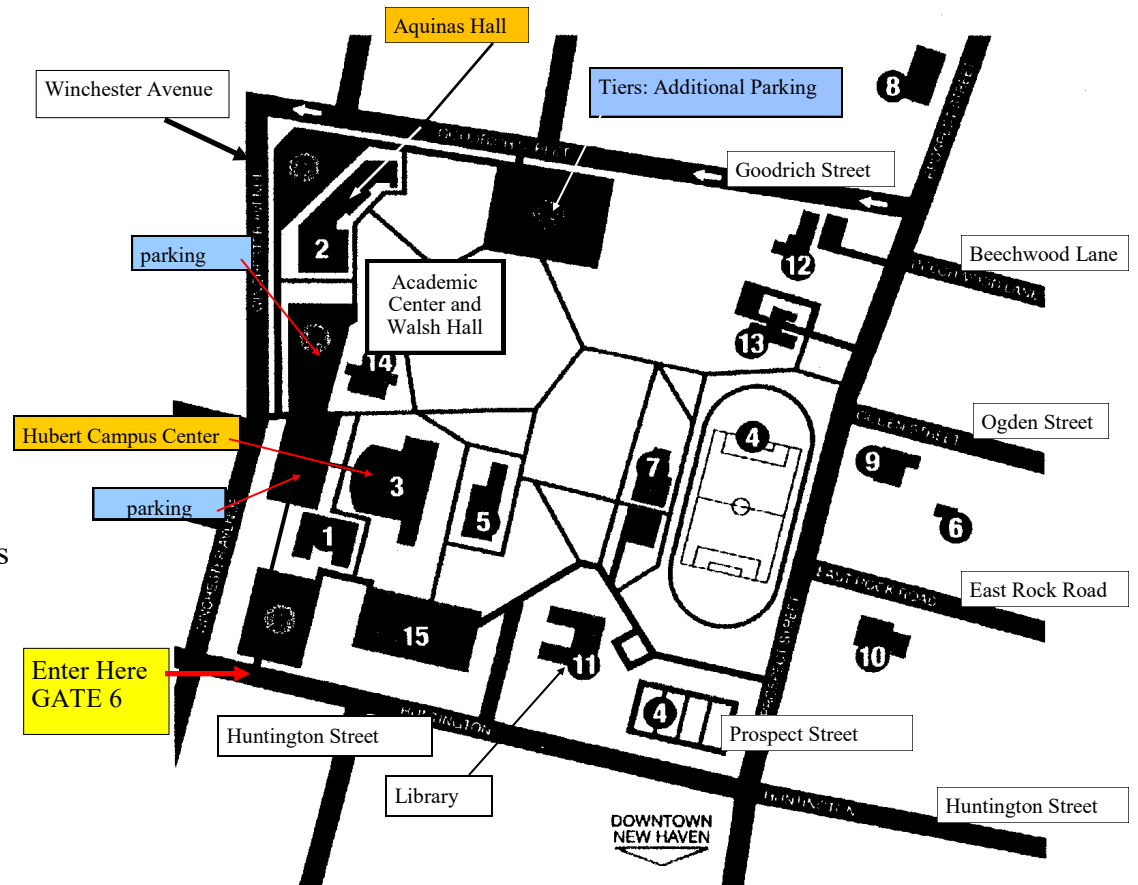

Albertus Magnus College

Hubert Campus Center
Behan Community Room
GPS 831 Winchester Avenue
Gate 6 GPS 333 Huntington Street

From the shoreline east or west of New Haven:
Follow I-95 to I-91, take exit 3 (Trumbull Street). Proceed straight on Trumbull Street to Prospect Street. Turn right and follow Prospect approx. 2 miles until you reach the corner of Prospect Street and Huntington Street. Turn left onto Huntington Street* and follow to the end of the block. Just before the end, enter the campus on the right (Athletic Center—building 15 on the map). Proceed through the Athletic Center parking lot. The Hubert Campus Center is identified as building 3 on the map. Parking is available in the Hubert Campus Center and Academic Center parking lots.

From points north via I-91:
Follow I-91 to Exit 3, follow directions above.

From the Merritt/Wilbur Cross Parkway:
Take exit 61, turn south onto Whitney Avenue. Follow Whitney Avenue for approximately 4 miles, past Lake Whitney on the left, to the stop light at Armory Street. Turn right onto Armory and proceed to the end, which is the intersection of Prospect Street. Turn left onto Prospect Street. At the intersection of Prospect and Huntington, turn right onto Huntington and follow directions * from above.

Campus Map

Enter campus via Gate 6. NOTE: building 15 is our Athletic Center - large brick building with a Fearless Falcons banner hanging on the side of the building. You will see it on your right as you enter gate 6. Continue past the Athletic Center, down a small hill to the Campus Center, Academic Center, or Tier parking lots—noted in blue on the map.

The Behan Community Room is located inside Building 3, the Hubert Campus Center.

Classrooms are located in Building 2, Aquinas Hall.